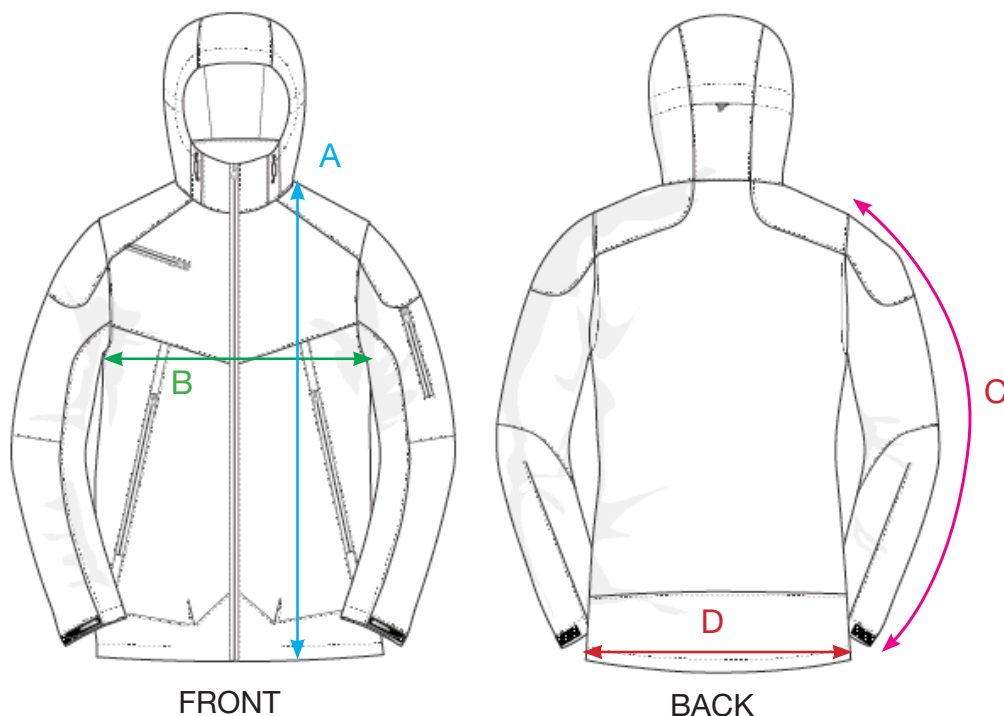

MEASUREMENT SHEET/SIZE SPEC

020980 GRAYLAND

FRONT

BACK

MEASUREMENT IN CM	XS	S	M	L	XL	XXL	3XL	4XL
A - BODYLENGHT FRONT HPS	71	73	75	77	81	85	89	93
B - 1/2 CHEST WIDTH	48	52	56	60	64	69	75	81
C - SLEEVE LENGTH	66	67	68	69	70	71	72	73
D - 1/2 BOTTOM	46	50	54	58	62	67	73	79

Sizing chart is in centimeters and sizing is subject to a market accepted tolerance. No rights may be derived from this sizing chart.